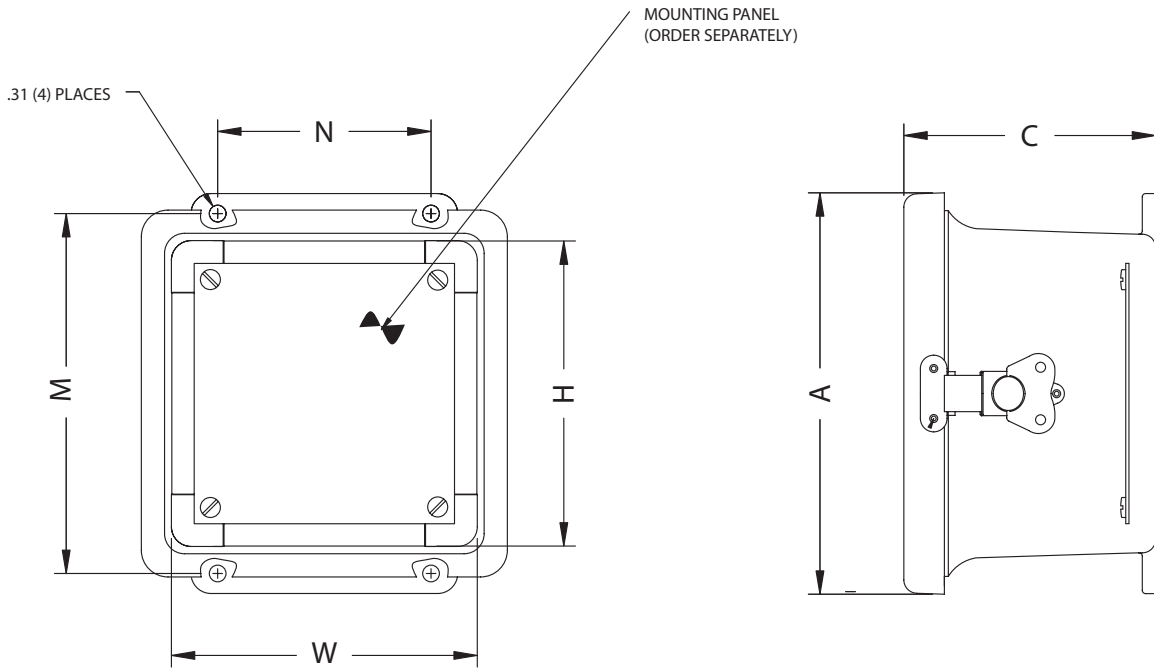

Twist Latch Fiberglass Enclosures

Flat Cover

STANDARD FEATURES

- Twelve standard sizes available
- Twist latch for quick entry
- Full length stainless steel hinged cover
- Integral mounting flange
- Cover opens full 180°+
- Mounting bosses with threaded brass inserts for mounting panel installation
- Poured polyurethane gasket provides water-tight, dust-tight seal
- Light weight and impact resistant

CERTIFICATIONS

- UL 50
- CSA Std 22.2 No. 94
- NEMA Type 1, 3, 4X, 6P, 12
- Temperature Range - 40° C to +120° C (-40° F to +250° F)
- Flammability Rating UL94-5V

NEMA Type 4X

FIBERGLASS

Catalog #	Overall Dimensions			Inside Dimensions			Mounting Dimensions			Weight Lbs.	Panel Cat #	Panel Dim.	
	A	B	C	H	W	D	M	N	P				
N4X-FG-060404CHTL	7.50	5.43	4.75	5.84	3.85	4.45	6.75	2.00	4.00	2.50 lbs.	BP64A	4.88	2.88
N4X-FG-060604CHTL	7.50	7.50	4.75	5.72	5.72	4.45	6.75	4.00	4.00	2.75 lbs.	BP66A	4.88	4.88
N4X-FG-080604CHTL	9.62	7.50	4.74	7.73	5.74	4.45	8.88	4.00	4.00	3.50 lbs.	BP86A	6.88	4.88
N4X-FG-080804CHTL	9.56	9.38	4.89	7.73	7.73	4.64	8.75	6.00	4.06	4.00 lbs.	BP88A	6.88	6.88
N4X-FG-100804CHTL	11.62	9.41	4.25	9.73	7.73	3.98	10.75	6.00	3.50	5.00 lbs.	BP108A	8.88	6.88
N4X-FG-121005CHTL	13.56	11.43	5.21	11.79	9.80	4.94	12.75	8.00	4.50	6.50 lbs.	BP1210A	10.88	8.88
N4X-FG-121206CHTL	13.56	13.38	6.36	11.70	11.70	6.11	12.75	10.00	5.53	3.20 lbs.	BP1212A	10.88	10.88
N4X-FG-140706CHTL	15.87	8.75	6.81	14.00	7.00	6.56	15.00	5.00	6.12	6.25 lbs.	BP147A	12.88	5.88
N4X-FG-141206CHTL	15.50	13.50	6.25	13.53	11.55	5.94	14.62	10.00	5.37	8.50 lbs.	BP1412A	12.88	10.88
N4X-FG-161406CHTL	17.53	15.46	6.23	15.63	13.60	5.94	16.75	12.00	5.36	11.50 lbs.	BP1614A	14.88	12.88
N4X-FG-181608CHTL	19.62	17.61	8.82	17.69	15.69	8.45	18.88	12.00	7.99	19.25 lbs.	BP1816A	16.88	14.88
N4X-FG-201608CHTL	22.00	17.68	8.83	19.72	15.72	8.45	21.25	10.00	8.00	20.25 lbs.	BP2016A	18.88	14.88