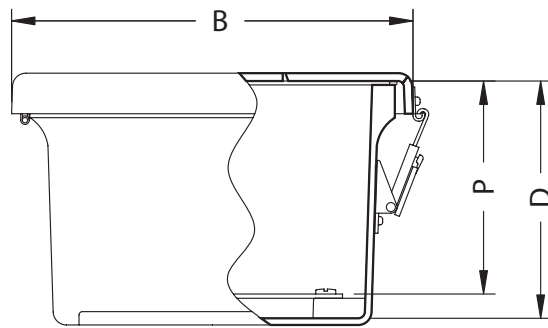

DESIGN OPTIONS

- Mounting panels
- Drilled entries and cut-outs available
- Molded in custom colors
- Silk screening, paint, and decals

MATERIAL

- Hot compression molded fiberglass reinforced polyester (thermoset)
- Non-corrosive and UV resistant
- Smooth surface, no color variations, swirls, or color pockets
- Non-flame propagating and chemical resistant

CERTIFICATIONS

- UL 50
- CSA Std 22.2 No. 94
- NEMA Type 1, 3, 4X, 6P, 12
- Temperature Range - 40° C to +120° C (-40° F to +250° F)
- Flammability Rating UL94-5V

NEMA Type 4X

FIBERGLASS

Catalog #	Overall Dimensions			Inside Dimensions			Mounting Dimensions			Weight Lbs.	Panel Cat #	Panel Dim.	
	A	B	C	H	W	D	M	N	P				
N4X-FG-060404CHTL	7.50	5.43	4.75	5.84	3.85	4.45	6.75	2.00	4.00	2.50 lbs.	BP64A	4.88	2.88
N4X-FG-060604CHTL	7.50	7.50	4.75	5.72	5.72	4.45	6.75	4.00	4.00	2.75 lbs.	BP66A	4.88	4.88
N4X-FG-080604CHTL	9.62	7.50	4.74	7.73	5.74	4.45	8.88	4.00	4.00	3.50 lbs.	BP86A	6.88	4.88
N4X-FG-080804CHTL	9.56	9.38	4.89	7.73	7.73	4.64	8.75	6.00	4.06	4.00 lbs.	BP88A	6.88	6.88
N4X-FG-100804CHTL	11.62	9.41	4.25	9.73	7.73	3.98	10.75	6.00	3.50	5.00 lbs.	BP108A	8.88	6.88
N4X-FG-121005CHTL	13.56	11.43	5.21	11.79	9.80	4.94	12.75	8.00	4.50	6.50 lbs.	BP1210A	10.88	8.88
N4X-FG-121206CHTL	13.56	13.38	6.36	11.70	11.70	6.11	12.75	10.00	5.53	3.20 lbs.	BP1212A	10.88	10.88
N4X-FG-140706CHTL	15.87	8.75	6.81	14.00	7.00	6.56	15.00	5.00	6.12	6.25 lbs.	BP147A	12.88	5.88
N4X-FG-141206CHTL	15.50	13.50	6.25	13.53	11.55	5.94	14.62	10.00	5.37	8.50 lbs.	BP1412A	12.88	10.88
N4X-FG-161406CHTL	17.53	15.46	6.23	15.63	13.60	5.94	16.75	12.00	5.36	11.50 lbs.	BP1614A	14.88	12.88
N4X-FG-181608CHTL	19.62	17.61	8.82	17.69	15.69	8.45	18.88	12.00	7.99	19.25 lbs.	BP1816A	16.88	14.88
N4X-FG-201608CHTL	22.00	17.68	8.83	19.72	15.72	8.45	21.25	10.00	8.00	20.25 lbs.	BP2016A	18.88	14.88

All measurements are in inches

Fiberglass